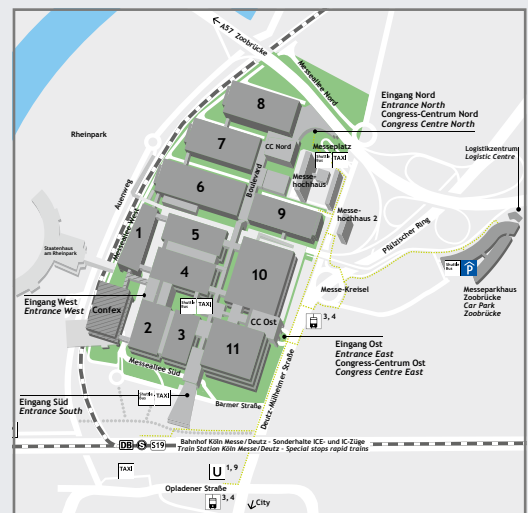

This is how it works:

Please have the QR code on your ticket ready to scan at the entrance.
The QR code will be electronically checked and validated when you enter and leave the grounds.

The house and site rules apply to the entire Cologne fair grounds.

Arrival at Koelnmesse

Arrival by train/Deutsche Bahn

Köln Messe/Deutz train station, located directly at Entrance South.
From the central station (distance approx. 1.5 km), Koelnmesse can be reached by rail, by taxi, on foot over the Hohenzollern Bridge.

Arrival with the local public transit network

Streetcar/subway lines 1 and 9: Bahnhof Deutz/Messe stop
Streetcar/subway lines 3 and 4: Koelnmesse stop

Arrival by car

We recommend the navigation app NUNAV that guides you directly to your trade fair parking space.

Arrival by air

Airport Cologne/Bonn (distance approx. 16 km, travel time approx. 12 minutes)
From the train station Köln/Bonn Flughafen: railway line 19 in the direction of Düren or regional train RB 27 in the direction of Mönchengladbach to Köln Messe/Deutz

Airport Düsseldorf (distance approx. 65 km, travel time approx. 45 minutes)
From the train station Flughafen Düsseldorf: regional express in the direction of Aachen or Koblenz to Köln Messe/Deutz

Airport Frankfurt am Main (distance approx. 180 km, travel time approx. 50 minutes)
From train station Frankfurt Flughafen Fernbahnhof: ICE to Köln Messe/Deutz

You can find all details concerning arrival and your stay at travelservice.koelnmesse.com